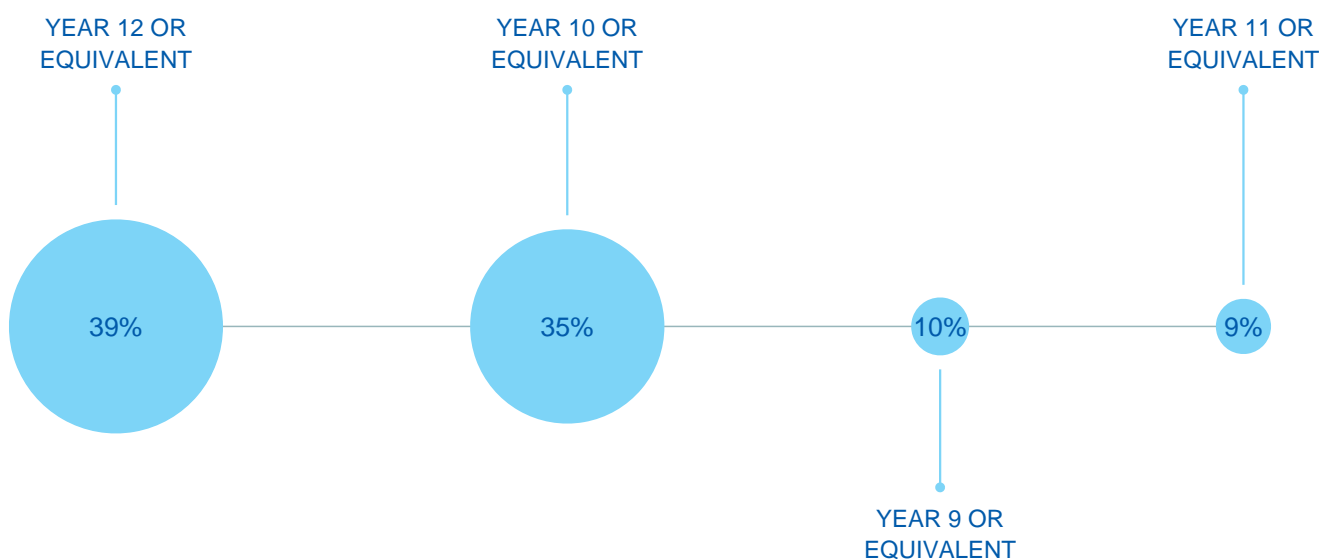

\$116.1m

AVERAGE AGE
42.5 Yrs
39.4 in NSW

CONSTRUCTION

 **\$97.0m**

HEALTH CARE & SOCIAL ASSISTANCE

 **\$96.1m**

GROWTH DATA SUMMARY

RESIDENTIAL BUILDING APPROVALS

HOUSEHOLD COMPOSITION

HIGHEST YEAR OF SCHOOLING

DEPENDENCY RATIOS

CULTURAL BACKGROUND

TOURISM SUMMARY

YEAR ENDING
2019-20

TOTAL VISITORS
337
(000's)

INTERSTATE
9.6%