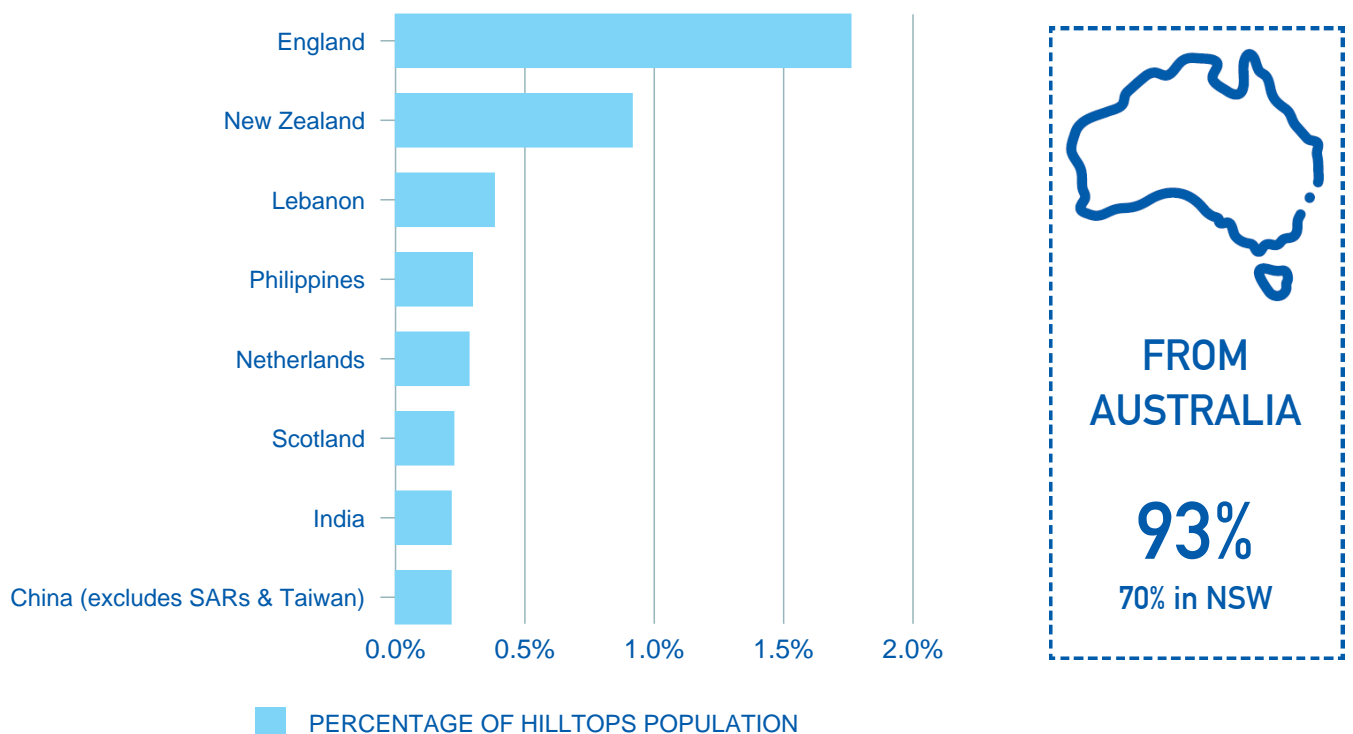

HOUSEHOLD COMPOSITION

HIGHEST YEAR OF SCHOOLING

DEPENDENCY RATIOS

CULTURAL BACKGROUND

TOURISM SUMMARY

YEAR ENDING
2019-20

TOTAL VISITORS
337
(000's)

INTERSTATE
9.6%

INTERNATIONAL
0.8%

INTRASTATE
32.0%

DAYTRIPS
57.6%

VALUE OF TOURISM

INDUSTRY VALUE ADD BY TOP 3 SECTORS

EMPLOYMENT BY INDUSTRY

NUMBER OF LOCAL JOBS

7,982