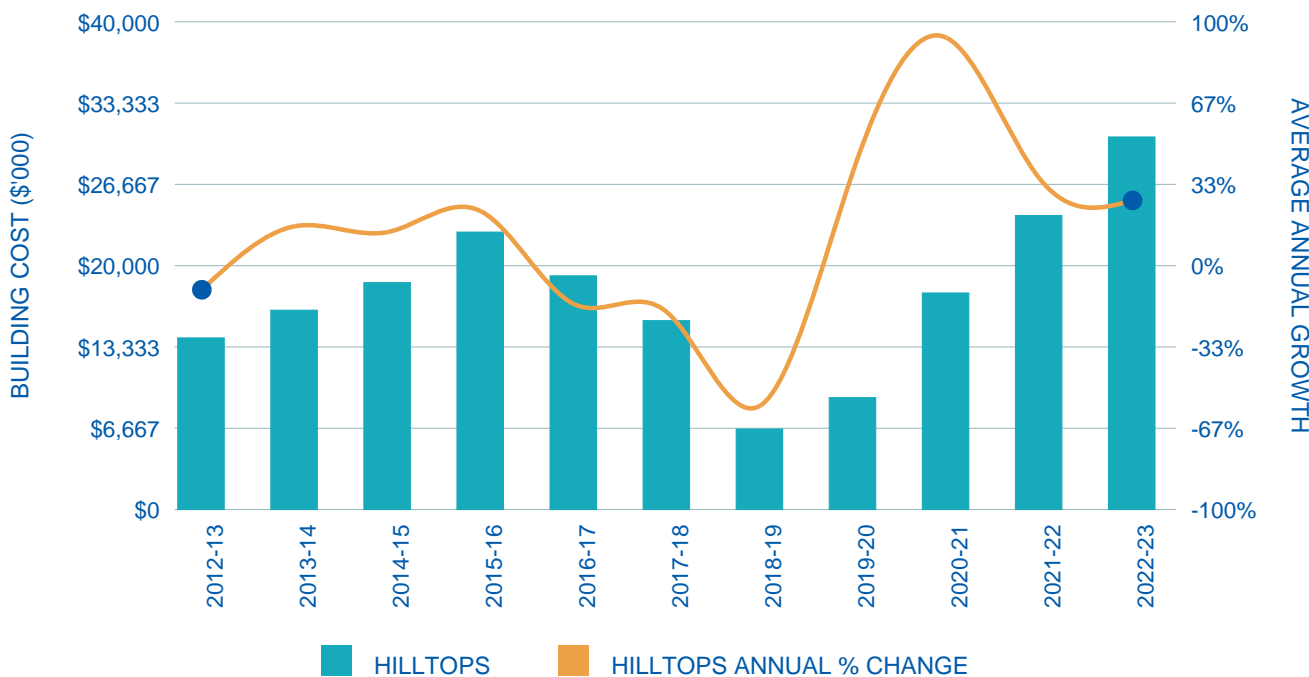

\$116.1m

AVERAGE AGE
42.5 Yrs
39.4 in NSW

CONSTRUCTION

 **\$97.0m**

HEALTH CARE & SOCIAL ASSISTANCE

 **\$96.1m**

GROWTH DATA SUMMARY

RESIDENTIAL BUILDING APPROVALS