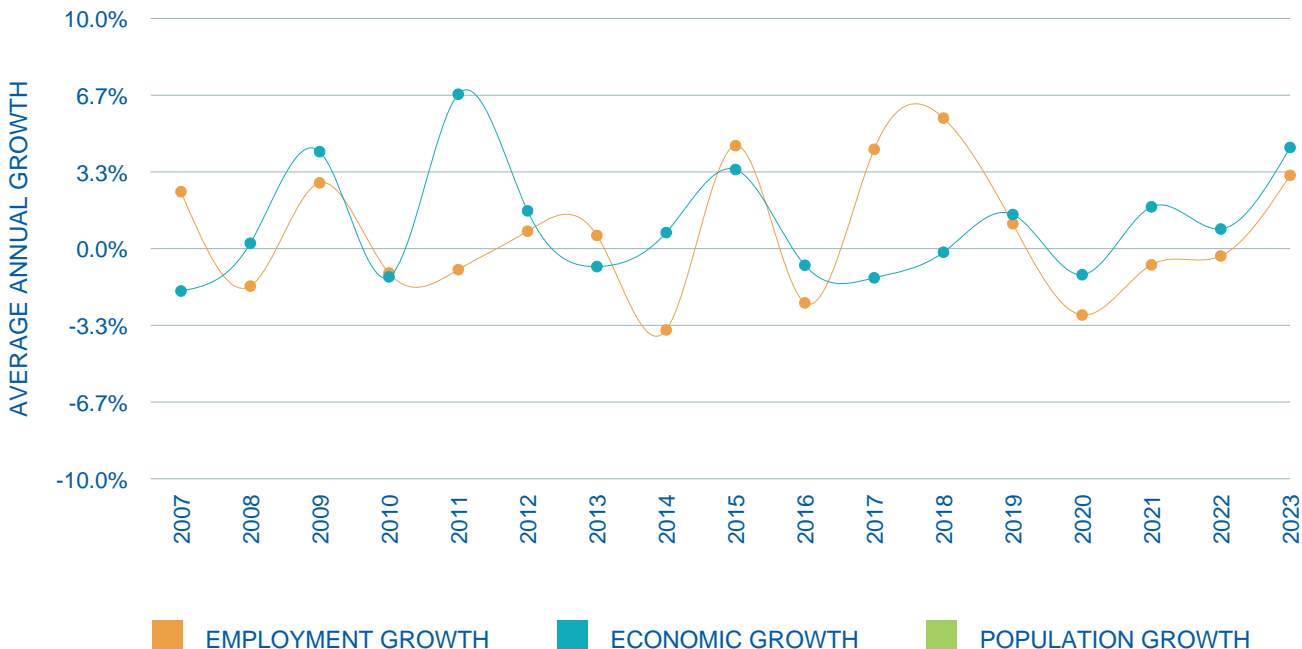

\$116.1m

AVERAGE AGE
42.5 Yrs
39.4 in NSW

CONSTRUCTION

 **\$97.0m**

HEALTH CARE & SOCIAL ASSISTANCE

 **\$96.1m**

GROWTH DATA SUMMARY

RESIDENTIAL BUILDING APPROVALS