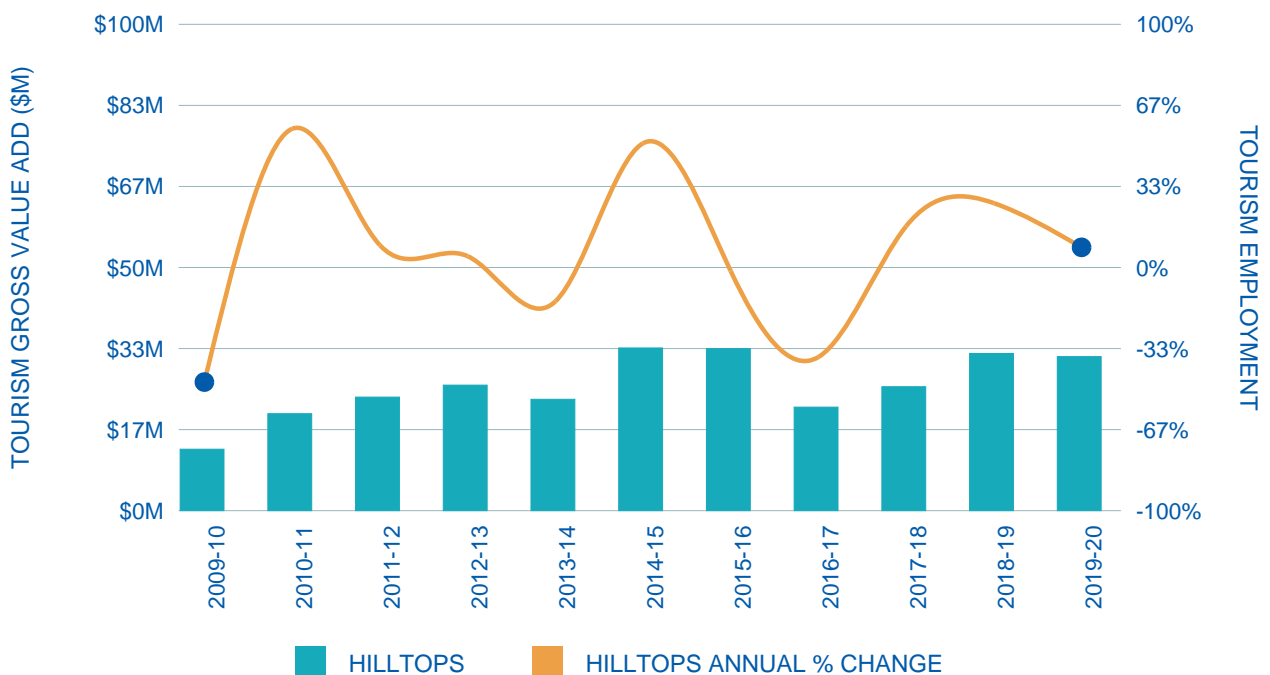

INTERNATIONAL
0.8%

INTRASTATE
32.0%

DAYTRIPS
57.6%

VALUE OF TOURISM

INDUSTRY VALUE ADD BY TOP 3 SECTORS

EMPLOYMENT BY INDUSTRY

NUMBER OF LOCAL JOBS

7,982