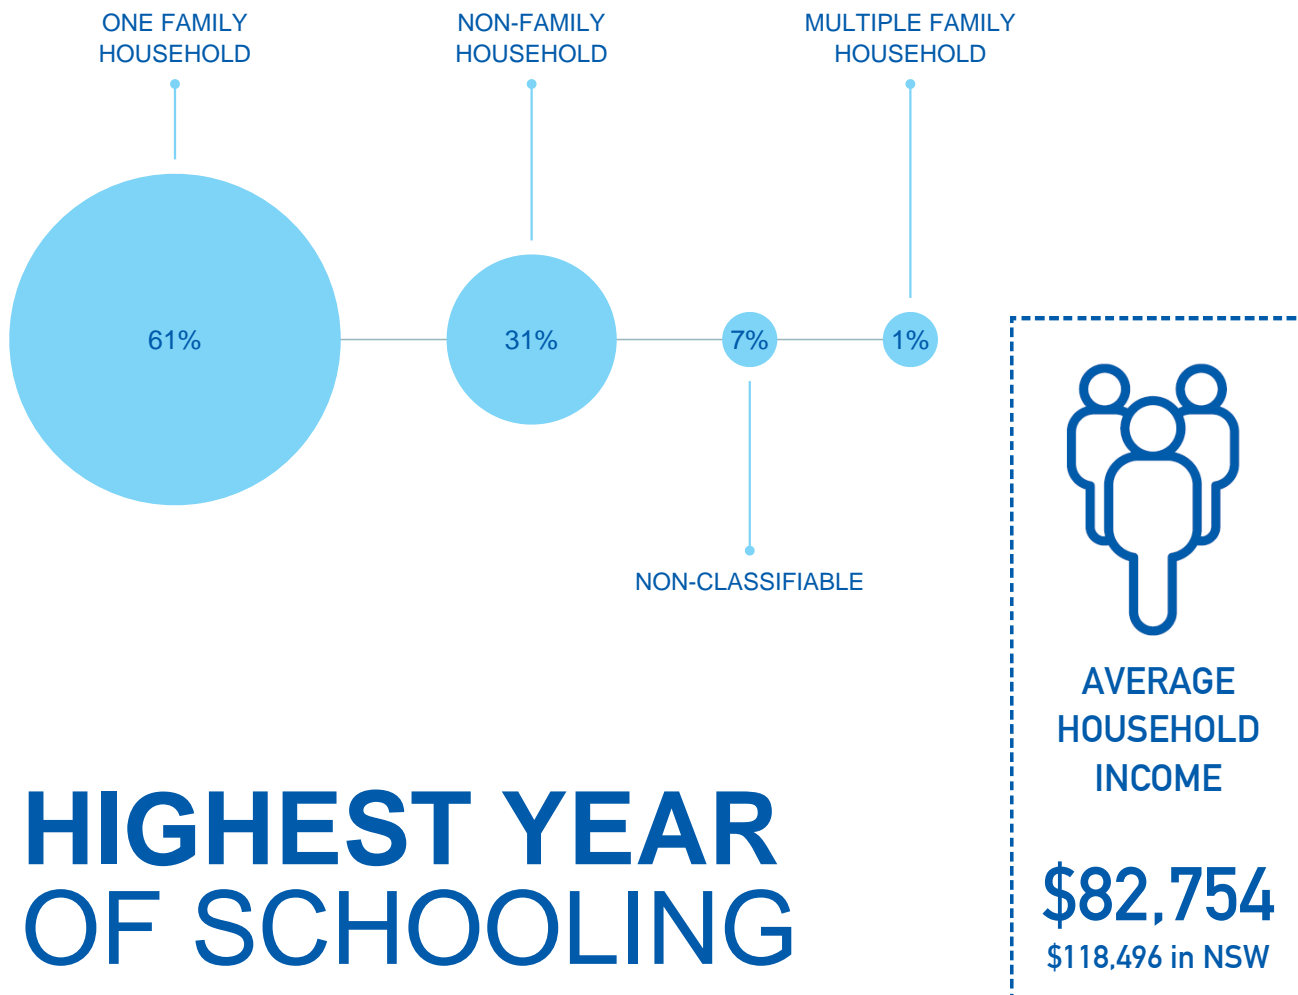

HOUSEHOLD COMPOSITION

HIGHEST YEAR OF SCHOOLING