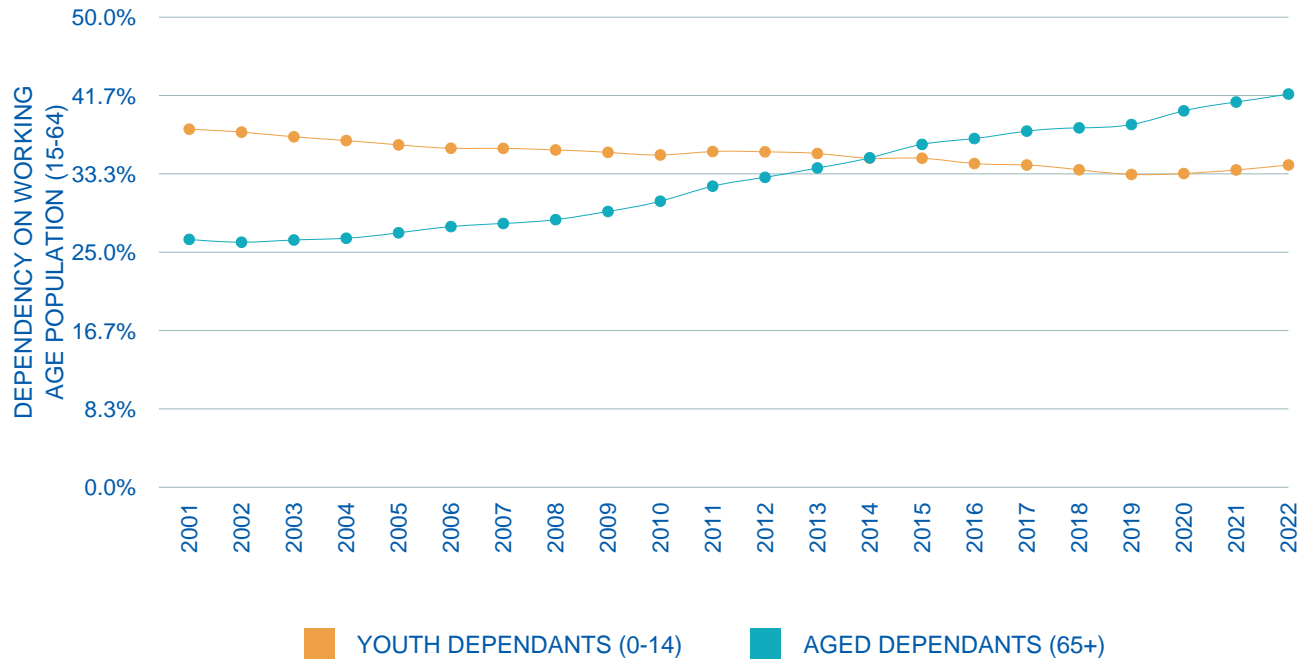

\$116.1m

AVERAGE AGE
42.5 Yrs
39.4 in NSW

CONSTRUCTION

 **\$97.0m**

HEALTH CARE & SOCIAL ASSISTANCE

 **\$96.1m**

GROWTH DATA SUMMARY

RESIDENTIAL BUILDING APPROVALS

HOUSEHOLD COMPOSITION

HIGHEST YEAR OF SCHOOLING

DEPENDENCY RATIOS

CULTURAL BACKGROUND

TOURISM SUMMARY

YEAR ENDING
2019-20

TOTAL VISITORS
337
(000's)

INTERSTATE
9.6%